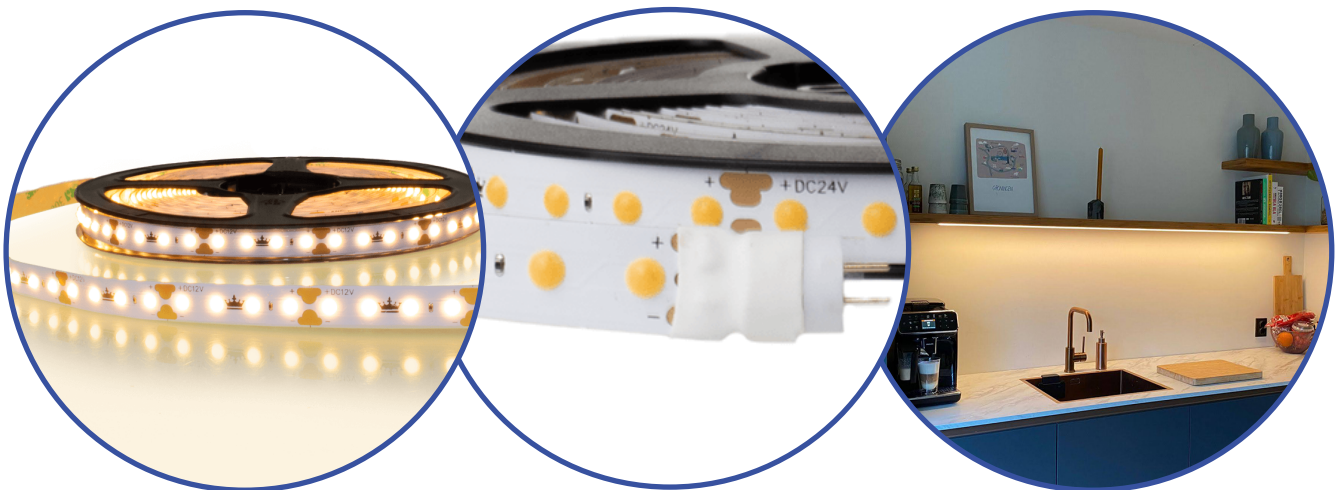

# WARM WIT BASIC<sup>+</sup> LED STRIP

128  
LEDS P/M

Warm Wit